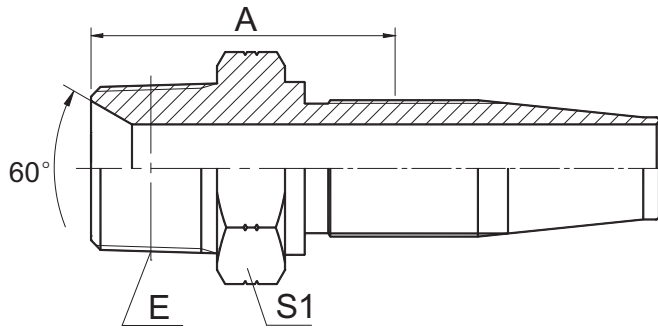

# REUSABLE HOSE FITTING

**15618-R5**

美制布锥管螺纹  
NPT MALE

| 代号<br>PART NO.  | 螺纹 E<br>THREAD E | 软管 标号<br>HOSE DASH | 尺寸 DIMENSIONS |  |    |  |
|-----------------|------------------|--------------------|---------------|--|----|--|
|                 |                  |                    | A             |  | S1 |  |
| 15618-02-04(R5) | Z1/8"X27         | 04                 | 25.5          |  | 12 |  |
| 15618-04-04(R5) | Z1/4"X18         | 04                 | 30            |  | 17 |  |
| 15618-04-06(R5) | Z1/4"X18         | 06                 | 31            |  | 17 |  |
| 15618-06-05(R5) | Z3/8"X18         | 05                 | 32.9          |  | 19 |  |
| 15618-06-06(R5) | Z3/8"X18         | 06                 | 32            |  | 19 |  |
| 15618-08-08(R5) | Z1/2"X14         | 08                 | 40.5          |  | 22 |  |
| 15618-12-10(R5) | Z3/4"X14         | 10                 | 42.5          |  | 30 |  |
| 15618-12-12(R5) | Z3/4"X14         | 12                 | 43            |  | 30 |  |
| 15618-16-16(R5) | Z1"X11.5         | 16                 | 46.5          |  | 36 |  |
| 15618-20-20(R5) | Z1.1/4"X11.5     | 20                 | 51.5          |  | 46 |  |
| 15618-24-24(R5) | Z1.1/2"X11.5     | 24                 | 52.5          |  | 50 |  |
| 15618-32-32(R5) | Z2"X11.5         | 32                 | 55            |  | 65 |  |